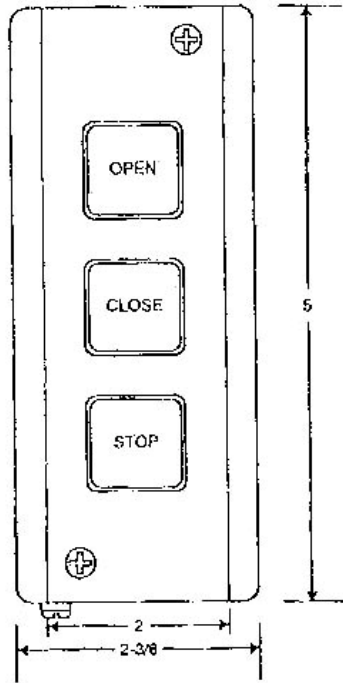

Part# PBS-601

WIRING:

PBS CONTROL STATION

FULLY GUARDED NEMA 1 SURFACE MOUNT
THREE BUTTON CONTROL (OPEN-CLOSE-STOP)
IN METAL ENCLOSURE

Button: 5 amp @ 120 VAC
250 VAC Max General Purpose
Open: Normally Open
Close: Normally Open
Stop: Normally Closed