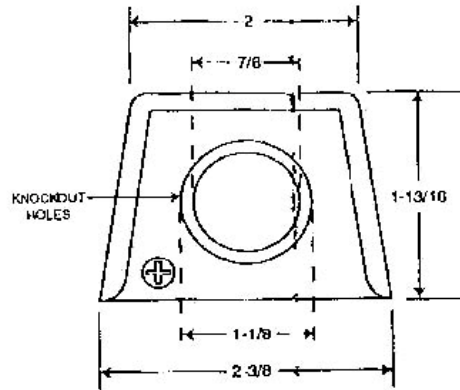

Part# PBS-601

WIRING:

PBS CONTROL STATION

FULLY GUARDED NEMA 1 SURFACE MOUNT
THREE BUTTON CONTROL (OPEN-CLOSE-STOP)
IN METAL ENCLOSURE

Button: 5 amp @ 120 VAC
250 VAC Max General Purpose
Open: Normally Open
Close: Normally Open
Stop: Normally Closed