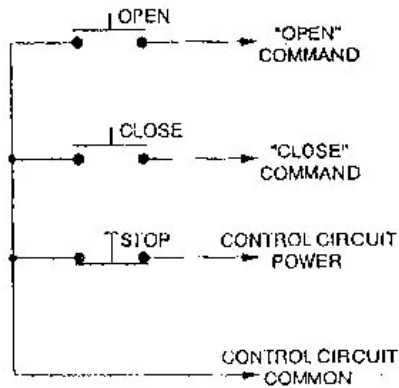

Part# PBS-601

WIRING:

PBS CONTROL STATION

FULLY GUARDED NEMA 1 SURFACE MOUNT
THREE BUTTON CONTROL (OPEN-CLOSE-STOP)
IN METAL ENCLOSURE

Button: 5 amp @ 120 VAC
250 VAC Max General Purpose
Open: Normally Open
Close: Normally Open
Stop: Normally Closed