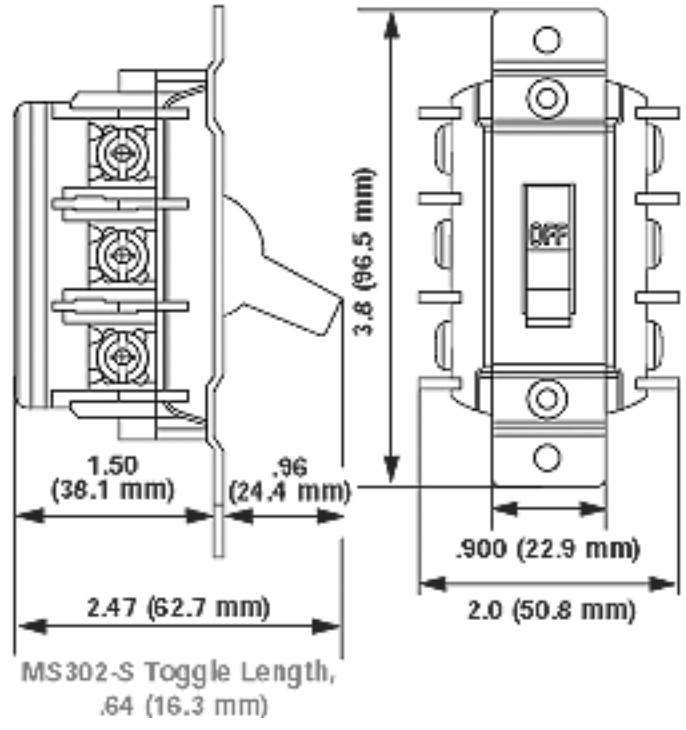

PRODUCT SPECIFICATIONS / INFO

Color: Black

MS303

Description

30 Amp, 600 Volt, Toggle Three-Pole AC Motor Starting Switch, Industrial Grade, Non-Grounding, Side Wired, - Black

Product Features

Grounding: Non-Grounding

Amperage: 30 Amp

Voltage: 600 Volt

HP Rating: 3HP-120V 7-1/2HP-240V 15HP-480V
20HP-600V

Termination: Side

Actuator Material: Valox

Body Material: Rynite

Strap Material: Nickel-Plated Brass

Color: Black

Standards and Certifications: UL/cUL

Warranty: 10 Year Limited

Wiring Diagram 3-POLE

SPECIFICATION SUBMITTAL

JOB NAME: <input type="text"/>	CATALOG NUMBERS: <input type="text"/>	
JOB NUMBER: <input type="text"/>	<input type="text"/>	<input type="text"/>