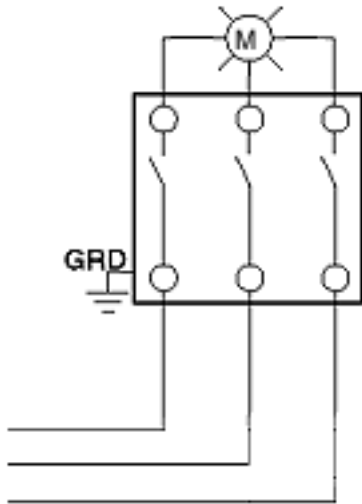

Wiring Diagram 3-POLE

SPECIFICATION SUBMITTAL

JOB NAME: ____	CATALOG NUMBERS: ____	
JOB NUMBER: ____	____	____